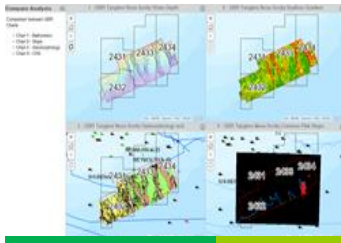

Appraise

Produce

Refine

Decommission

Demo Maps & Apps

Great work from around BP

Global Seismic Library Web App
[eastern](#) / [western](#)

Global Field Data Compare Operations Dashboard
[internal](#)

Gulf of Mexico Lease / Competitor Map
[internal](#)

Global Landsat Data Library Many Years – In Every Portal
[eastern](#) / [western](#)

Westlake Property Management Conditions Monitoring Map
[internal](#) / [external](#)