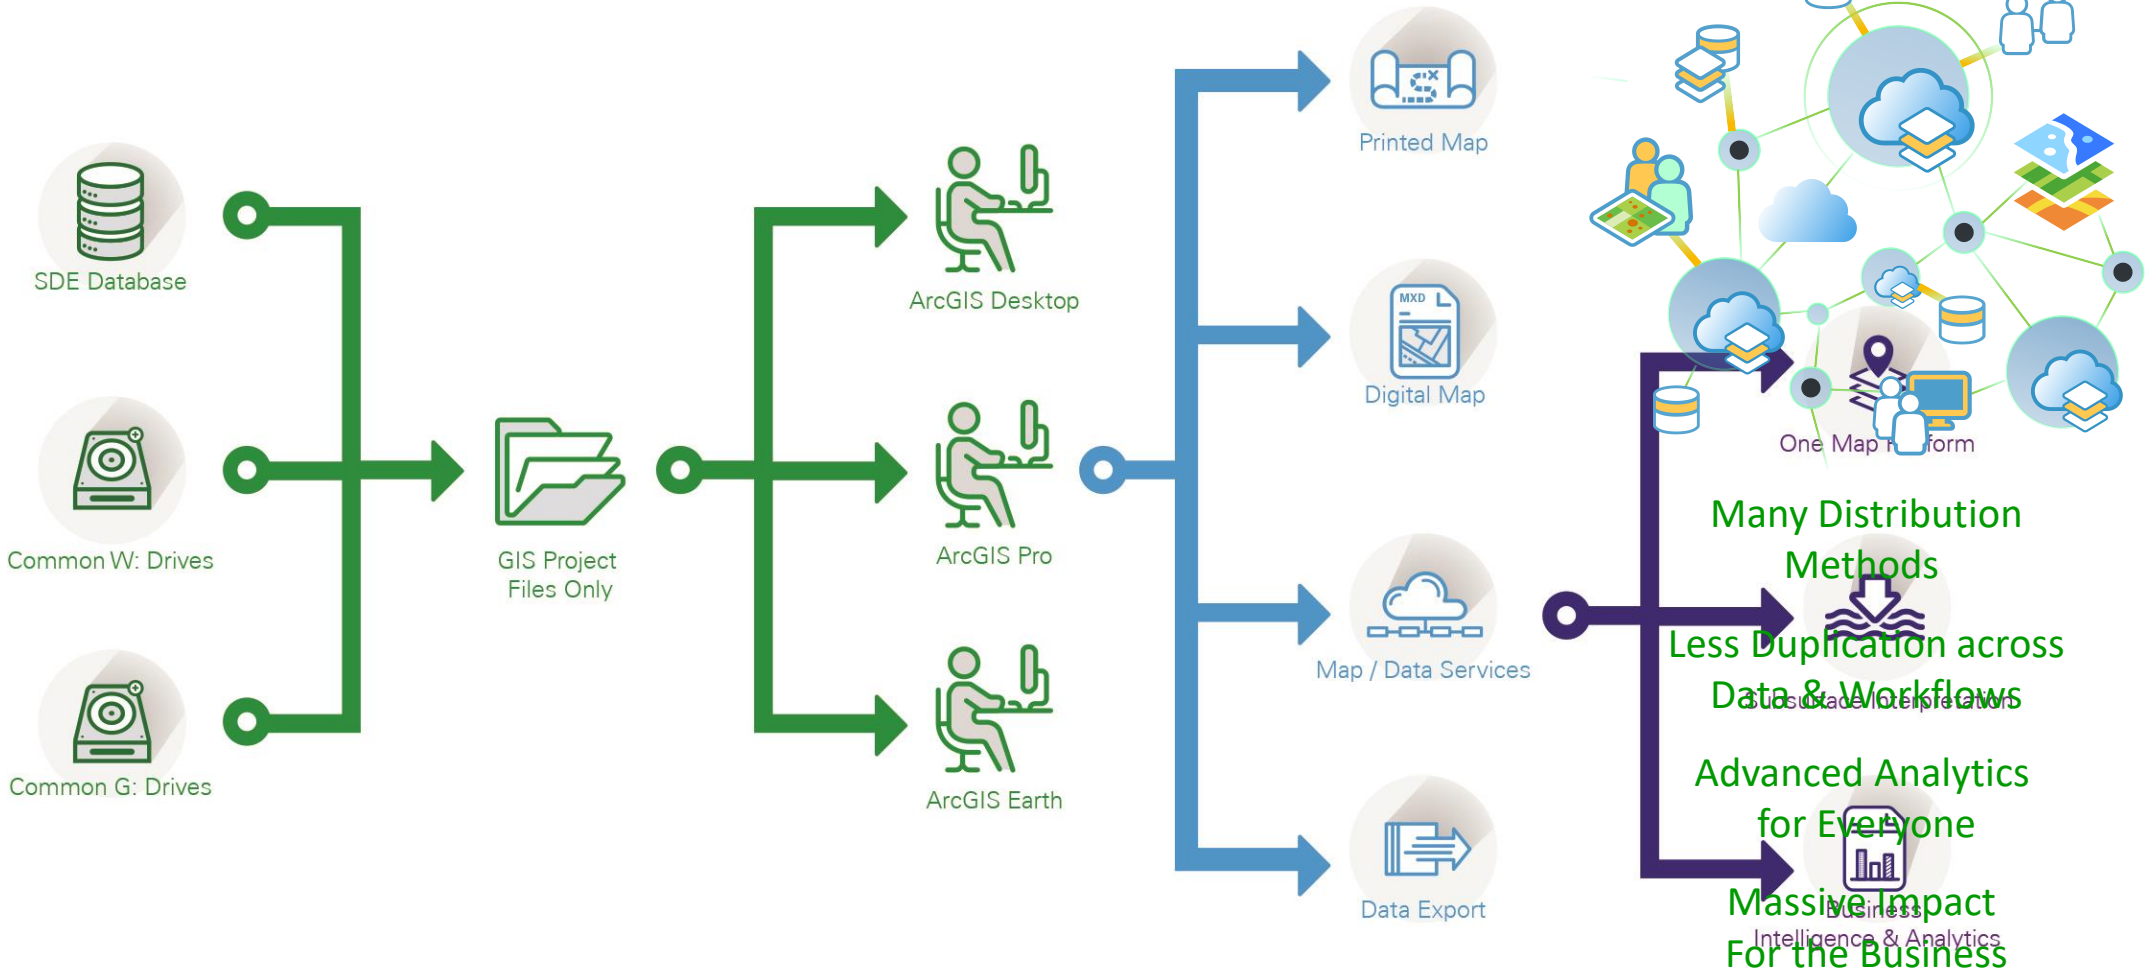

Enabling Access for Everyone

From basic basemaps to advanced analytics