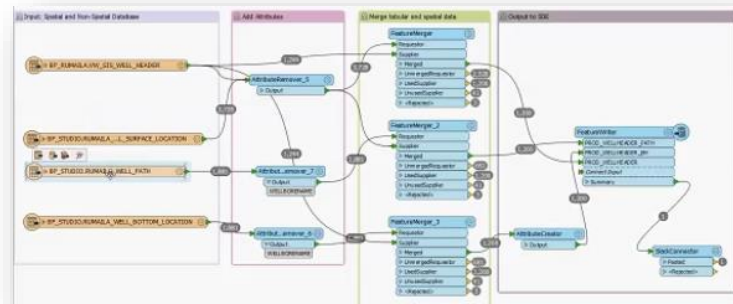

Global GBAT App - Biodiversity
Basic Viewer
[internal](#)

Portal User Training
Available in Every Portal Gallery

Access for the Specialists

From basic basemaps to advanced analytics

Enabling Access for Everyone

From basic basemaps to advanced analytics

More than Technology

Enabling the organizational capability

PROCESS

PEOPLE

TECHNOLOGY

Anne Johnson
BPXA Geospatial Data Lead
anne.johnson@bp.com