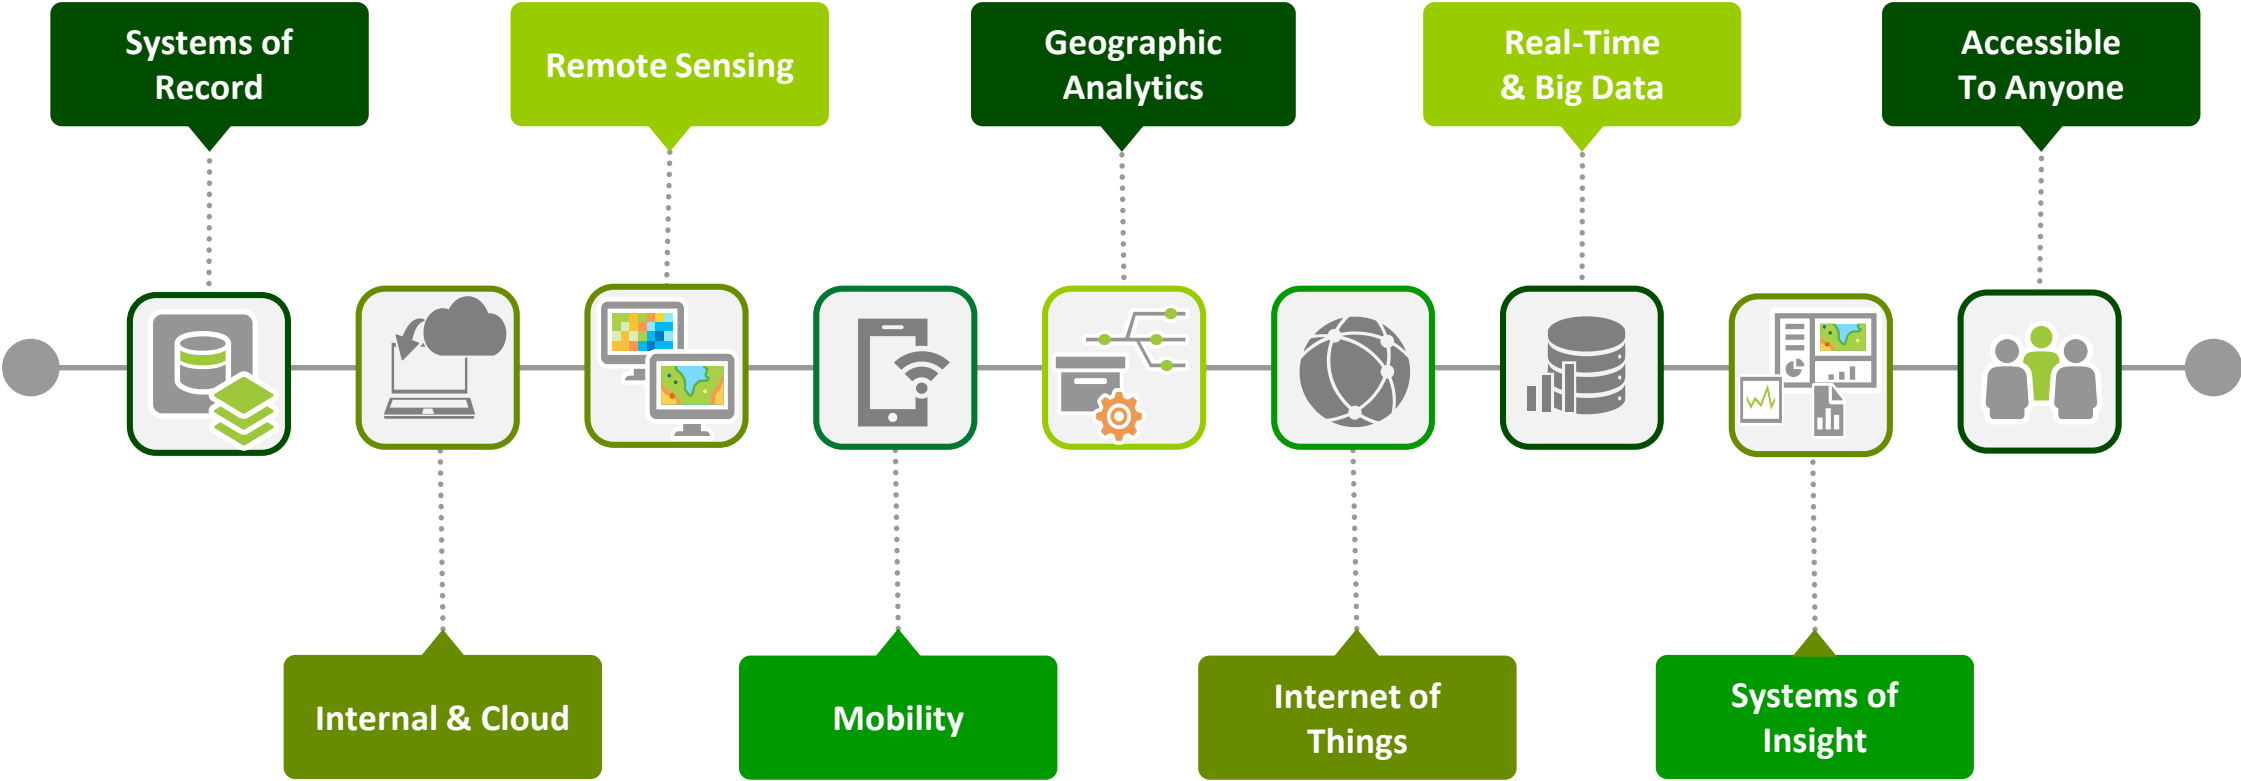

3.3 million BOE

More than Technology

Enabling the organizational capability

PROCESS

PEOPLE

TECHNOLOGY

Flexible Platform

Providing a geographic foundation to meet any business challenge

One Platform. All Functions.

Global Upstream Deployment

Taking the capability to all users

Deployment Kit

-  Portal for ArcGIS
-  ArcGIS Server
-  SDE Oracle

One Platform. All Functions.

Communicating the Platform

Global GBAT App - Biodiversity
Basic Viewer
[internal](#)

Portal User Training
Available in Every Portal Gallery

Access for the Specialists

From basic basemaps to advanced analytics

Enabling Access for Everyone